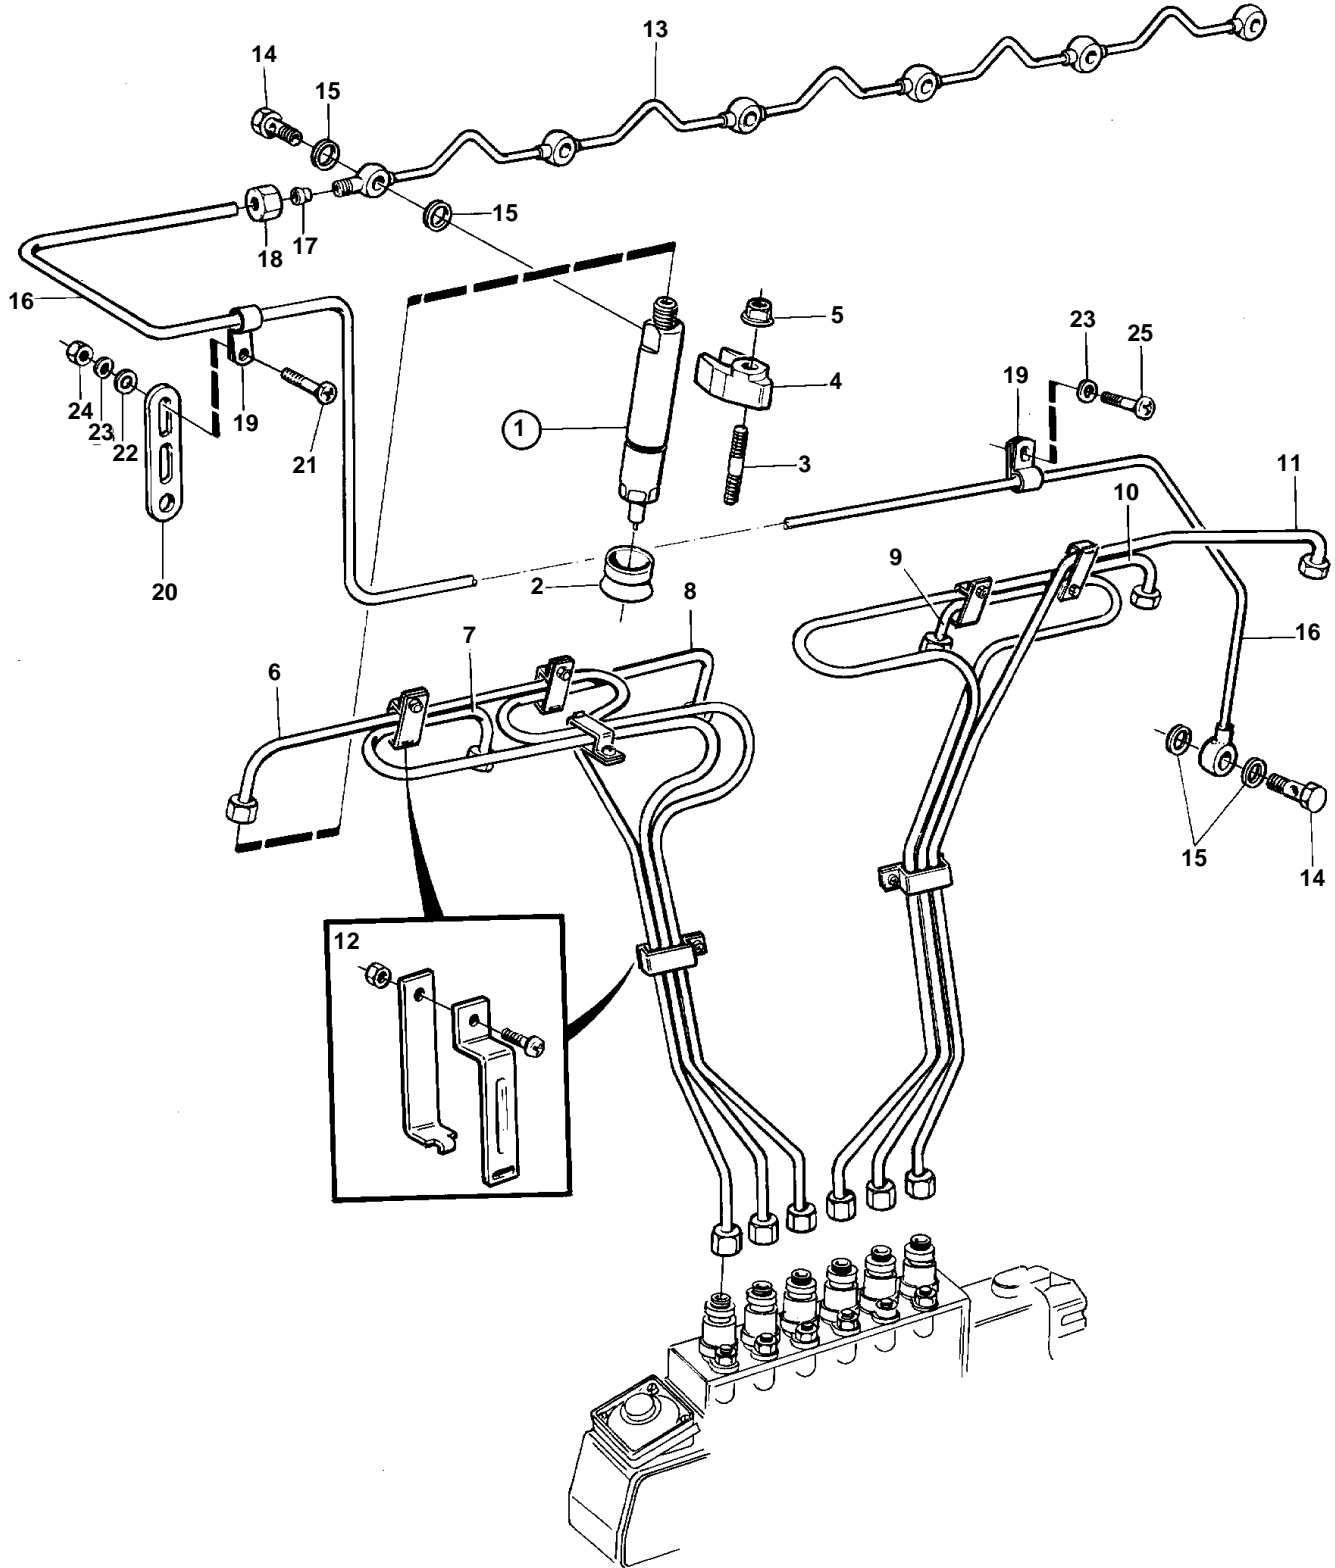

TAD1030GE

TAD1030GE

REF	PART NO.	QTY	DESCRIPTION	SEE SEC.	NOTES
1	866143	6	Injector		
	3803280	6	Injector, exch, exch		
				5574	
				5574	
				5574	
2	469455	6	Sealing ring		
3	1545022	6	Stud		
4	469797	6	Yoke		
5	971095	6	Nut		
6	479881	1	Pressure pipe		CYL 1, SN-2100281129
	8194241	1	Delivery pipe		CYL 1, SN2100281130-
7	479882	1	Pressure pipe		CYL 2, SN-2100281129
	8194242	1	Delivery pipe		CYL 2, SN2100281130-
8	479883	1	Pressure pipe		CYL 3, SN-2100281129
	8194243	1	Delivery pipe		CYL 3, SN2100281130-
9	479944	1	Pressure pipe		CYL 4, SN-2100281129
	8194244	1	Delivery pipe		CYL 4, SN2100281130-
10	479945	1	Pressure pipe		CYL 5, SN-2100281129
	8194245	1	Delivery pipe		CYL 5, SN2100281130-
11	479946	1	Pressure pipe		CYL 6, SN-2100281129
	8194246	1	Delivery pipe		CYL 6, SN2100281130-
12	8194351	3	Clamp		2-PIPE
	8194352	4	Clamp		3-PIPE
13	1545081	1	Leak-off line		
14	74033	7	Hollow screw		
15	947620	14	Gasket		
16	846637	1	Leak-off line		
17	956966	1	Ferrule		
18	956980	1	Nut		
19	121563	4	Clamp		
20	965535	1	Bracket		
21	950046	1	Screw		
22	955893	1	Washer		
23	941906	4	Spring washer		
24	955825	1	Nut		
25	950045	3	Screw		